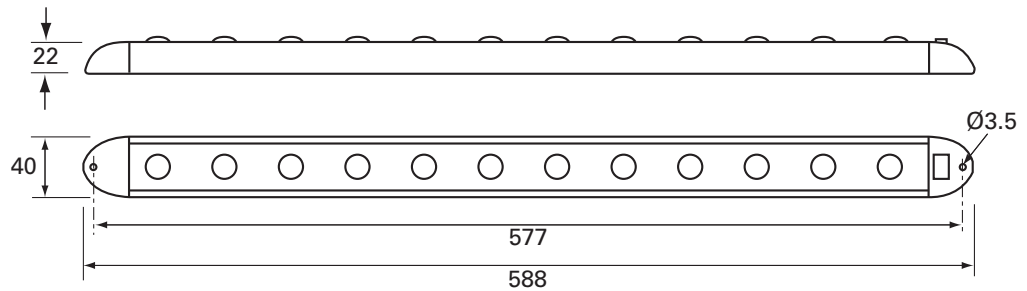

### Part No. 0-668-35

Slim 12/24 volt LED batten roof lamp with integral switch, 12 x 1 watt bright white LEDs, surface mounting, aluminium body with white plastic ends. CE approved.

### Technical Drawing (not to scale)

### Specification

Type	LED roof lamp
Voltage	12/24 volt dc
Current (12v)	1.0 amp
LED	12 x 1 watt white
Illumination	2500 lux at 30cm, 520 Lumen's
Housing	Aluminum with plastic ends
Lens	Acrylic
Weight	440g
Dimensions	l 588 w 40 x h 22mm
Compliance	CE